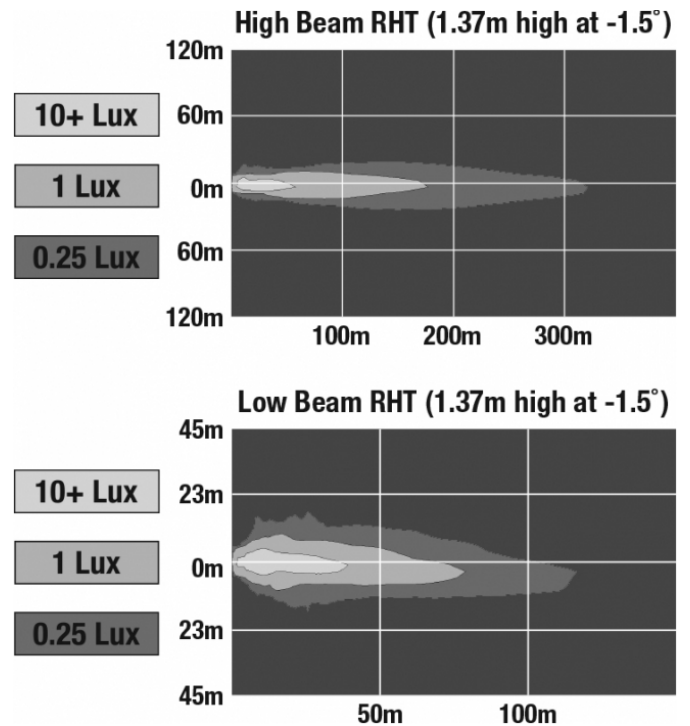

## ELECTRICAL SPECIFICATIONS

---

<b>Input Voltage</b>	24V DC
<b>Operating Voltage</b>	20-32V DC
<b>Red Wire</b>	Front Position
<b>Black Wire</b>	Ground
<b>White Wire</b>	High Beam
<b>Yellow Wire</b>	Turn
<b>Blue Wire</b>	Non-Functioning
<b>Orange Wire</b>	Low Beam
<b>Current Draw</b>	1.20A @ 24V DC (Low Beam) 1.60A @ 24V DC (High Beam) 0.27A @ 24V DC (Turn Signal) 0.03A @ 24V DC (DRL)

## REGULATORY STANDARDS COMPLIANCE

---

Buy America Standards	Eco Friendly
FMVSS 108 s10.1 (Table XIX)	FMVSS 108 s10.1 (Table XVIII)
FMVSS 108 s7.1 (Table VI)	FMVSS 108 s7.8 (Table XIV)

**Print date: 2024-08-11**

## PHOTOMETRIC SPECIFICATIONS

<b>Raw Lumen Output</b>	2,880 (High Beam); 2,160 (Low Beam)
<b>Effective Lumen Output</b>	1,150 (High Beam); 800 (Low Beam)
<b>Nominal LED Color Temperature</b>	5000 K
<b>Beam Pattern(s)</b>	Forward Lighting - High Beam (DOT/ECE) Forward Lighting - Low Beam (DOT) Signalization - Turn (Front)