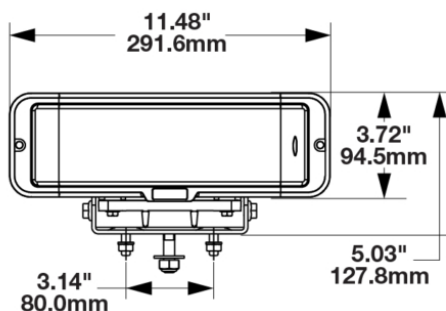

PRODUCT DIMENSIONS

Print date: 2024-08-11

© 2024 J.W. Speaker Corporation • Germantown, WI U.S.A.
www.jwspeaker.com • speaker@jwspeaker.com • 262.251.6660