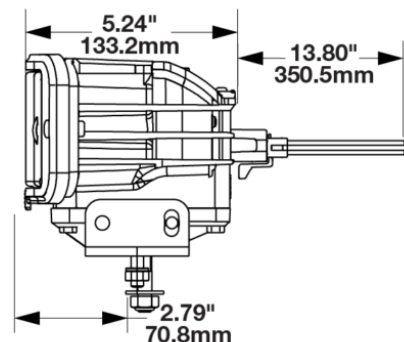

PRODUCT DIMENSIONS

Print date: 2024-08-11

© 2024 J.W. Speaker Corporation • Germantown, WI U.S.A.
www.jwspeaker.com • speaker@jwspeaker.com • 262.251.6660